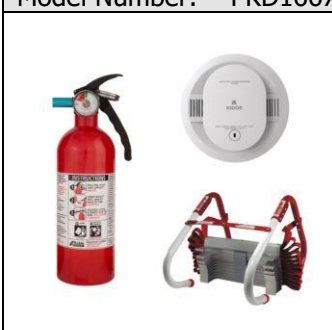

Protect Your Home From Fire Package includes: a Basic Fire Extinguisher Rating: 1A, 10-B:C with 2 lbs of extinguishing agent; 3 Combination Carbon Monoxide & Smoke Alarms; and a 2 Story (13 ft) Escape Ladder.