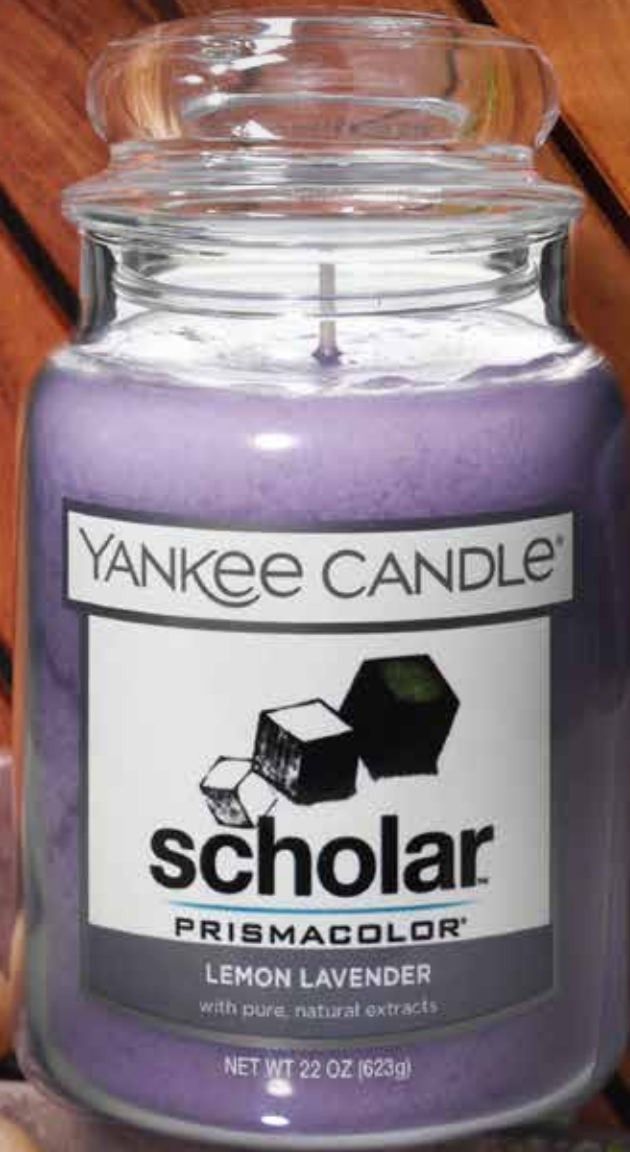

Unique & Memorable

Custom Label Candles

Think employee incentives, anniversary awards, giveaways and more. We'll print your logo or company photo on one of our everyday or seasonal fragrances.

**CREATE A MEMORABLE GIFT
20 FRAGRANCES IN 3 SIZES**

A Calm Quiet Place
Bahama Breeze™
Beach Walk®
Blush Bouquet
Buttercream
Clean Cotton®
Coconut Beach
Fresh Cut Roses
Home Sweet Home®
Lemon Lavender
Lilac Blossoms
Macintosh
MidSummer's Night®
Pink Sands®
Poolside Oasis
Roseberry Sorbet
Sun & Sand
Sweet Pea Madeleines
Vanilla Cupcake
Wedding Day

**ADD
YOUR OWN
PHOTO OR
LOGO**