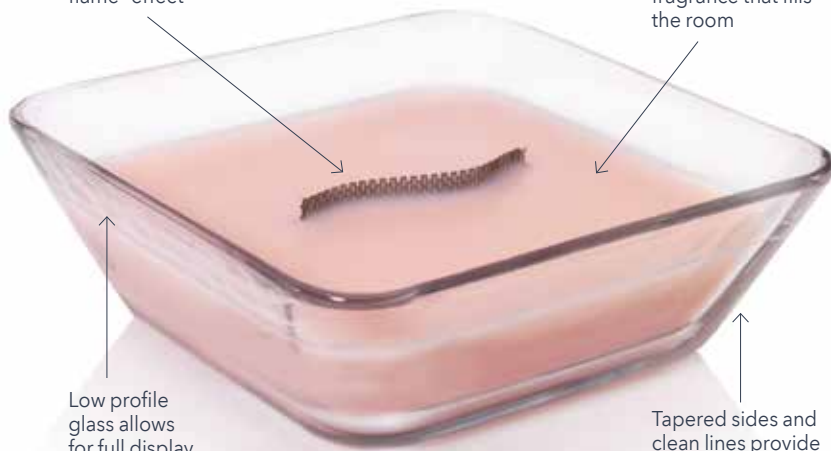

Low profile glass allows for full display of flame

Tapered sides and clean lines provide a stylish look

Available in these top-selling Yankee Candle® fragrances:

Home Sweet Home®

MidSummer Night®

Sage & Citrus