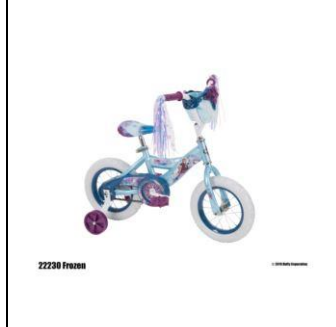

The Disney® Frozen 12" Bike features a durable steel frame fully decorated with Elsa and Anna, fun shimmering streamers, unique Disney Frozen snowflake grips, pedals and tires, shimmery handlebar bag, easy-to-use coaster brake, decorated padded seat for a comfortable ride and wide training wheels for stability. Some assembly required.