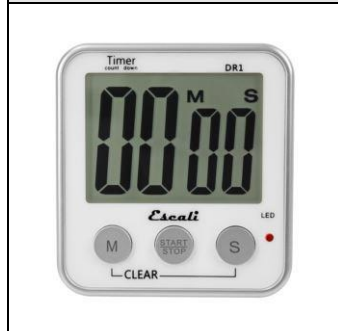

Brand Name: Escali Model Number: C115W	Model Name: Circo Digital Scale White Retail: \$34.99
---	--

This sleek and colorful scale will perfectly match your style. Capable of weighing both liquid and dry ingredients up to 11 pounds with 0.1 ounce or 1 gram increments. These scales have an easy to read back-light display and touch sensitive controls which makes the platform easy to clean. The Tare feature subtracts a container's weight to obtain the weight of its contents. Features automatic shut-off and a limited lifetime warranty.

Brand Name: Escali Model Number: DHP2	Model Name: Digital Pen Thermometer Retail: \$14.99
--	--

The Digital Pen Thermometer has a 3" probe and a temperature range of 32 degrees to 392 degrees. It features display hold and a premium stainless steel step-down probe. It has a protective sheath and pocket clip and the sheath doubles as an extended handle.

Brand Name: Escali Model Number: DHP3	Model Name: Waterproof Digital Thermometer Retail: \$19.99
--	---

This Waterproof Digital Thermometer is built to last. The dishwasher safe design is paired with extra durable buttons and a quick reading stainless steel probe for the ultimate temperature measuring tool. The temperature display hold feature allows temperatures to be taken at any angle. It also features a protective sheath and handle extension.

Brand Name: Escali Model Number: DR1	Model Name: Extra Large Display Digital Timer Retail: \$12.99
---	--

This Extra Large Display Digital Timer measures 3.5" x 3.25" x .75". It counts up and down and has a 99 minute and 59 second maximum. It features a flashing LED; loud alarm; and 12/24 hour clock mode. It can recall the last timer setting and has a magnetic back with stand.